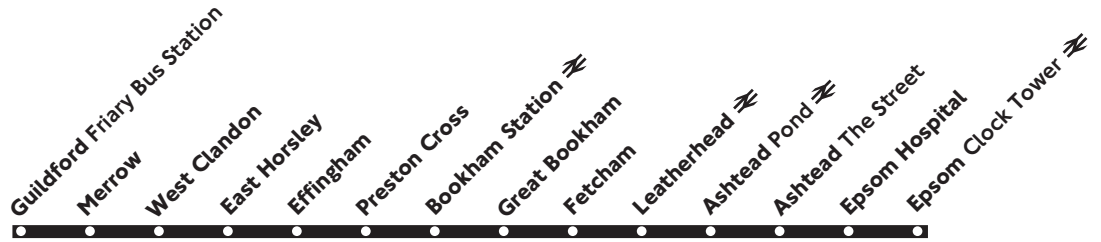

479

Daily

Guildford - Leatherhead - Epsom

TfL Bus Passes, Travelcards, Saver Tickets and Oyster pay as you go are not accepted on this service.

Monday - Friday

	SD	NSD	NSD	SD	SD	NSD				SD	NSD					
Guildford Friary Bus Station	---	---	---	0710	0710	---	---	0805	0810	---	0910	1340	1410	1410	1440	1510
Merrow Church	---	---	---	0719	0719	---	---	0815	0820	---	0919	1349	1419	1419	1450	1522
West Clandon Cross Roads	---	---	---	0722	0722	---	---	0820	0824	---	0922	1352	1422	1422	1453	1526
East Horsley Duke of Wellington	---	---	---	0728	0728	---	---	0825	0830	---	0928	1358	1428	1428	1459	1532
Effingham Howard of Effingham School	---	0625	0655	0734	0734	0805	---	0831	0835	---	0934	1404	1434	1434	1505	1538
Preston Cross	---	0627	0657	0736	0736	0807	---	0833	0837	0907	0936	1406	1436	1436	1507	1540
Bookham Station	---	0630	0700	0740	0740	0810	---	0840	0840	0909	0939	1409	1439	1439	1510	1543
Great Bookham Old Crown	---	0633	0703	0744	0744	0813	---	0843	0843	0913	0943	1413	1443	1443	1514	1547
Fetcham Orchard Close	---	0640	0710	0751	0751	0820	---	0850	0850	0920	0950	1420	1450	1450	1521	1554
Leatherhead North Street	0615	0645	0715	0756	0756	0825	0825	0855	0855	0925	0955	1425	1455	1455	1526	1559
Leatherhead Station	0617	0647	0717	0800	0800	0827	0827	0857	0857	0927	0957	1427	1457	1457	1528	1601
Leatherhead St Andrew's School				0815									1510			
Ashted Pond	0627	0657	0727		0807	0837	0838	0908	0908	0938	1008	1438		1508	1538	1611
Ashted The Street	0630	0700	0730	0820	0810	0840	0841	0911	0911	0941	1011	1441	1512x	1511	1541	1614
Epsom Hospital Dorking Road	0635	0705	0735	0826	0816	0846	0846	0916	0916	0946	1016	1446	1517x	1516	1546	1619
Epsom Clock Tower	0639	0709	0739	0834	0824	0854	0854	0922	0922	0952	1022	1452	1522x	1522	1552	1624

Monday - Friday (continued)

Guildford Friary Bus Station	1540	1640	1710	1740	---	1840
Merrow Church	1552	1652	1722	1752	---	1850
West Clandon Cross Roads	1556	1655	1725	1755	---	1853
East Horsley Duke of Wellington	1602	1701	1731	1801	---	1859
Effingham Howard of Effingham School	1608	1707	1737	1807	1837	1905
Preston Cross	1610	1709	1739	1809	1839	1907
Bookham Station	1613	1712	1742	1812	1842	1910
Great Bookham Old Crown	1617	1715	1745	1815	1845	1913
Fetcham Orchard Close	1624	1722	1752	1822	1852	1920
Leatherhead North Street	1629	1727	1757	1827	1857	1925
Leatherhead Station	1631	1729	1759	1829	1859	1927
Ashted Pond	1641	1740	1810	1839	1909	1937
Ashted The Street	1644	1743	1813	1842	1912	1940
Epsom Hospital Dorking Road	1649	1748	1818	1846	1916	1945
Epsom Clock Tower	1654	1754	1822	1850	1920	1949

Saturday