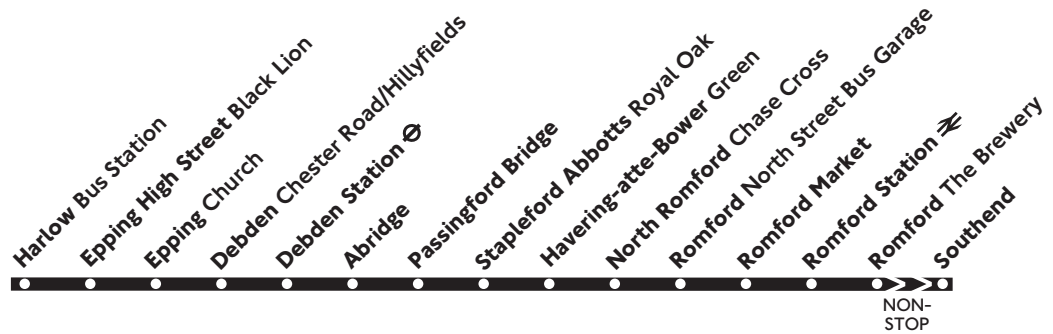

575

Mondays to Saturdays

Harlow - Epping - Romford - Southend

TfL Bus Passes, Travelcards, Saver Tickets and Oyster Cards are accepted on this service between Passingford Bridge and Romford on payment of an additional £1.

Monday - Saturday

	MWF	TThS
Harlow Bus Station	0930	0930
Epping High Street/Black Lion	0949	0949
Epping Church	0950	0950
Debden Chester Road/Hillyfields	1005	1005
Debden Station	1011	1011
Abridge Market Place	1021	1021
Passingford Bridge	1027	1027
Stapleford Abbots Royal Oak	1032	1032
Havering-atte-Bower Green	1036	1036
North Romford Chase Cross	1040	1040
Romford North Street Bus Garage	1044	1044
Romford Market St Edwards Way	1050	1050
Romford Station	1054	1054
Romford The Brewery	1059	1100
Southend Southchurch Avenue (Kursaal)	---	1215x

Monday - Friday

Schooldays

Romford <i>The Brewery (Stop O)</i>	1300
Romford Station ⇌	1305
Romford Market <i>St Edwards Way</i>	1309
Romford <i>North Street Bus Garage</i>	1315
North Romford <i>Chase Cross</i>	1319
Havering-atte-Bower <i>Green</i>	1323
Stapleford Abbots <i>Royal Oak</i>	1327
Passingford Bridge	1332
Abridge <i>Market Place</i>	1338
Debden Station ⓪	1348
Debden <i>Chester Road/Hillyfields</i>	1354
Epping Church	1409
Epping <i>High Street/Black Lion</i>	1410
Harlow <i>Bus Station</i>	1429R

Monday - Friday not schooldays and Saturday

		TThS
Southend <i>Southchurch Avenue (Kursaal)</i>	---	1715
Romford <i>The Brewery (Stop O)</i>	1400	1830
Romford Station ⇌	1405	1835
Romford Market <i>St Edwards Way</i>	1409	1839
Romford <i>North Street Bus Garage</i>	1415	1845
North Romford <i>Chase Cross</i>	1419	1849
Havering-atte-Bower <i>Green</i>	1423	1853R
Stapleford Abbots <i>Royal Oak</i>	1427	1857R
Passingford Bridge	1432	1902R
Abridge <i>Market Place</i>	1438	1908R
Debden Station ⓪	1448	1918R
Debden <i>Chester Road/Hillyfields</i>	1454	1924R
Epping Church	1509	1939R
Epping <i>High Street/Black Lion</i>	1510	1940R
Harlow <i>Bus Station</i>	1529R	1959R