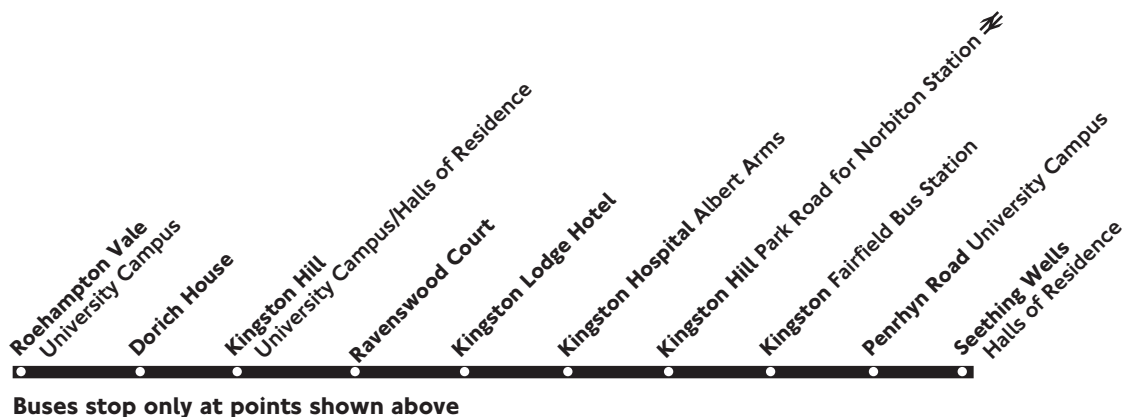

Seething Wells - Kingston - Roehampton Vale (Kingston University inter-site service)

Mondays to Fridays

Buses stop only at points shown above

Monday - Friday (23 June until 22 August 2014)

Seething Wells Halls of Residence	0745	0840	0930	1025	1110	1155	1310
Penrhyn Road County Hall bus stop	0750	0845	0935	1030	1115	1200	1315
Kingston Cromwell Road Bus Station (stop A2) ⇌	0756	0851	0941	1036	1121	1206	1321
Kingston Hill University Campus	0810	0900	0950	1045	1130	1215	1330
Roehampton Vale University Campus	0815	0905	0955	1050	1135	1220	1335
Seething Wells Halls of Residence	1425	1510	1605	1650	1735		
Penrhyn Road County Hall bus stop	1430	1515	1610	1655	1740		
Kingston Cromwell Road Bus Station (stop A2) ⇌	1436	1521	1616	1701	1746		
Kingston Hill University Campus	1445	1530	1625	1710	1755		
Roehampton Vale University Campus	1450	1535	1630	1715	1800		

No service on Saturday and Sunday

Operated by Tellings Golden Miller (01784 425608) for Kingston University

23.6.14_TKU1(Summer)/1

Post in stops 1917, 19545, 19550, 1915, 19547, BP2731, BP1084

Roehampton Vale - Kingston - Seething Wells (Kingston University inter-site service)

Mondays to Fridays

Monday - Friday (23 June until 22 August 2014)

Roehampton Vale University Campus	0815	0905	0955	1050	1135	1220	---
Kingston Hill University Campus	0820	0910	1000	1055	1140	1225	1255
Kingston Fairfield Bus Station	0831	0921	1007	1102	1147	---	1302
Penrhyn Road University bus stop	0835	0925	1010	1105	1150	---	1305
Seething Wells Halls of Residence	0840	0930	1015	1110	1155	---	1310
Roehampton Vale University Campus	1335	---	1450	1535	1630	1715	1800
Kingston Hill University Campus	1340	1410	1455	1540	1635	1720	1805
Kingston Fairfield Bus Station	---	1417	1502	1547	1642	1727	1812
Penrhyn Road University bus stop	---	1420	1505	1550	1645	1730	1815
Seething Wells Halls of Residence	---	1425	1510	1555	1650	1735	1820