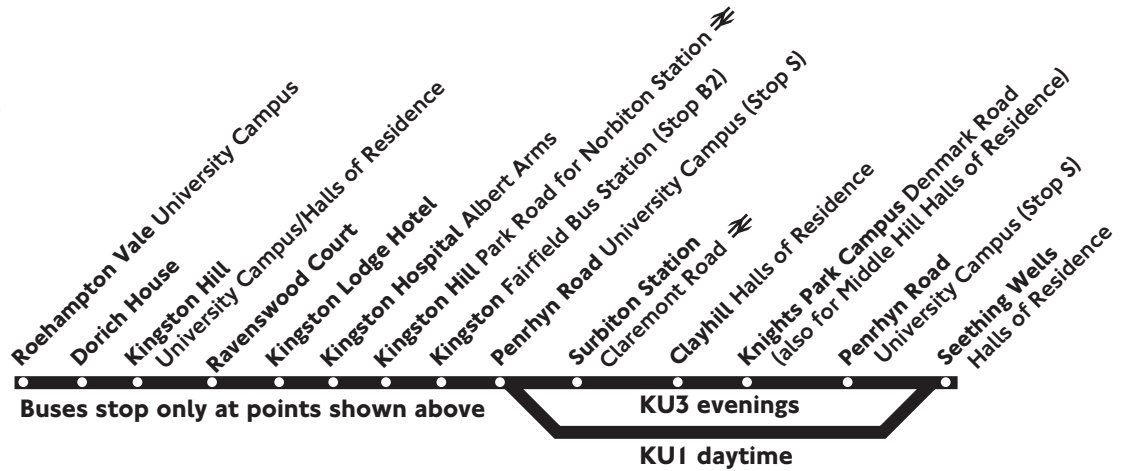

KU1

Roehampton Vale - Kingston - Seething Wells (KU1)
Roehampton Vale - Surbiton - Seething Wells (KU3)
(Kingston University inter-site services)

KU3

Mondays to Fridays
during University terms

Monday-Friday (16 September to 13 December 2013)

Roehampton Vale University Campus	0800	0815	0825	0840	0855	0915	0925	0935	0950		1505	1520	
Kingston Hill University Campus	0805	0820	0830	0845	0900	0920	0930	0940	0955	<i>Then every</i>	1510	1525	
Kingston Fairfield Bus Station (Stop B2)	0816	0831	0841	0857	0912	0931	0941	0951	1006	<i>15 minutes</i>	1521	1536	
Penrhyn Road University (Stop S)	0820	0835	0845	0900	0915	0935	0945	0955	1010	<i>until</i>	1525	1540	
Seething Wells Halls of Residence	0825	0840	0850	0905	0920	0940	0950	1000	1015		1530	1545	
Roehampton Vale University Campus	1535	1550	1605	1620	1635	1650	1705	1720	1735	1750	1800	1815	1830
Kingston Hill University Campus	1540	1555	1610	1625	1640	1655	1710	1725	1740	1755	1805	1820	1835
Kingston Fairfield Bus Station (Stop B2)	1551	1611	1626	1636	1651	1711	1726	1736	1751	1806	1816	1827	1842
Penrhyn Road University (Stop S)	1555	1615	1630	1640	1655	1715	1730	1740	1755	1810	1820	1830	1845
Seething Wells Halls of Residence	1600	1620	1635	1645	1700	1720	1735	1745	1800	1815	1825	1835	1850
		KU3	KU3	KU3	KU3	KU3							
Roehampton Vale University Campus	---	1845	1925	2035	2140	---							
Kingston Hill University Campus	---	1850	1935	2045	2150	2240							
Kingston Fairfield Bus Station (Stop B2)	---	1857	1942	2052	2157	2247							
Penrhyn Road University Campus (Stop S)	---	1900	1945	2055	2200	2250							
Surbiton Station Claremont Road ⇌	---		1947	2057	2202	2252							
Clayhill Halls of Residence	arrive	---	1951	2101	2206	2256							
	depart	1839	2000	2105	2210	2300							
Knights Park Denmark Road Roundabout		1846	2004	2109	2214	2304							
Penrhyn Road University Campus (Stop S)		1849	1900	2006	2111	2216	2306						
Seething Wells Halls of Residence		1854	1905	2011	2116	2221	2351						

No service on Saturday, Sunday, University or Public Holidays

Operated by Tellings Golden Miller (01784 425608) for Kingston University 17.9.12_TKUI+3(Aut)/2