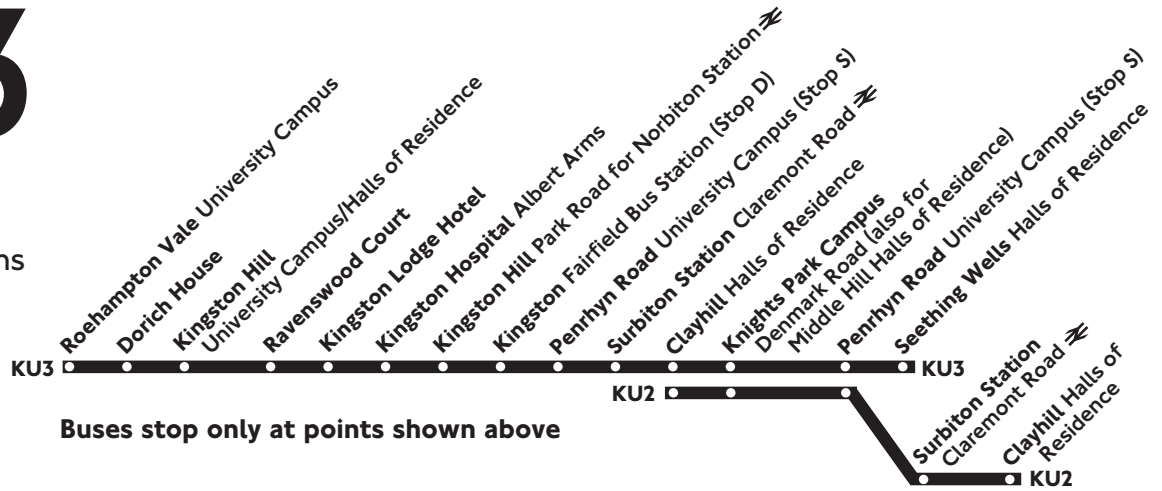

## Clayhill - Kingston University - Clayhill (circular) (KU2) Roehampton Vale - Surbiton - Seething Wells (KU3) (Kingston University inter-site feeder services)

### Monday - Friday (for dates of operation see below)

Clayhill Halls of Residence	1412	1432	1452	1512	1532	1551	1610	1629	1654	1714	1734	1754	1819
Knights Park Denmark Road Roundabout	1418	1438	1458	1518	1539	1558	1617	1636	1701	1721	1741	1801	1826
Penrhyn Road University Campus (Stop S)	1420	1440	1500	1520	1542	1601	1620	1639	1704	1724	1744	1804	1829
Surbiton Station Claremont Road ⇌	1422	1442	1502	1522	1545	1604	1623	1642	1707	1727	1747	1807	1832
Clayhill Halls of Residence	1428	1448	1508	1528	1551	1610	1629	1649	1714	1734	1754	1814	1839
	<b>KU3</b>	<b>KU3</b>	<b>KU3</b>	<b>KU3</b>	<b>KU3</b>								
Roehampton Vale University Campus	---	1925	2035	2140	---								
Kingston Hill University Campus	---	1935	2045	2150	2240								
Kingston Fairfield Bus Station (Stop D)	---	1942	2052	2157	2247								
Penrhyn Road University Campus (Stop S)	---	1945	2055	2200	2250								
Surbiton Station Claremont Road ⇌	---	1947	2057	2202	2252								
Clayhill Halls of Residence	arrive	---	1951	2101	2206	2256							
	depart	1839	2000	2105	2210	2300							
Knights Park Denmark Road Roundabout	1846	2004	2109	2214	2304								
Penrhyn Road University Campus (Stop S)	1849	2006	2111	2216	2306								
Seething Wells Halls of Residence	1854	2011	2116	2221	2351								

Routes KU2 and KU3 run on Mondays to Fridays between the following dates:

- 22 September and 19 December 2014 inclusive,
- 5 January and 2 April 2015 inclusive,
- then 20 April and 20 June 2015 inclusive

Route KU2 runs on Mondays to Fridays between the following dates:

- 22 September and 19 December 2014 inclusive,
- 5 January and 2 April 2015 inclusive,
- then 20 April and 20 June 2015 inclusive

Post in stops  
27379, BP2731