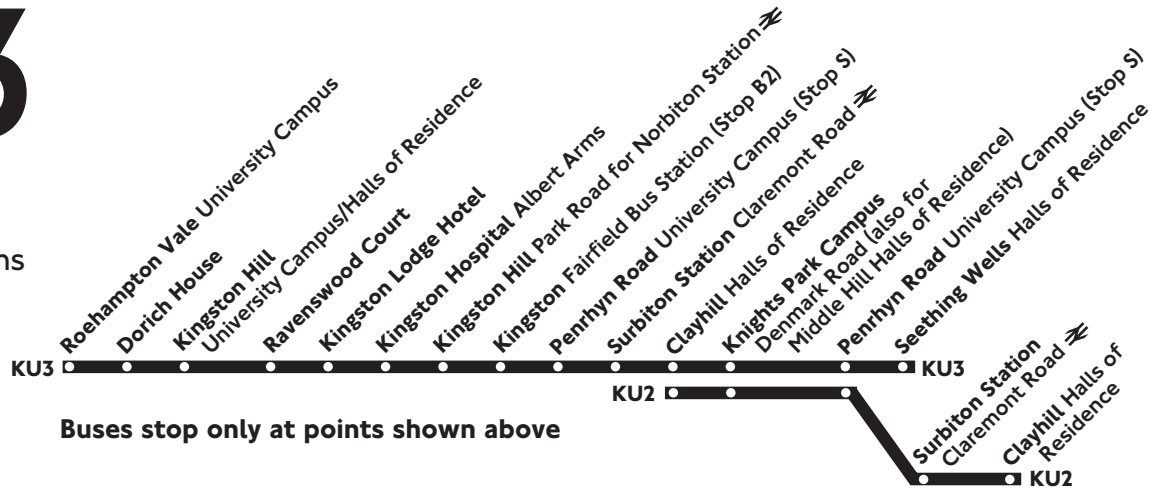

KU2

Clayhill - Kingston University - Clayhill (circular) (KU2)
 Roehampton Vale - Surbiton - Seething Wells (KU3)
 (Kingston University inter-site feeder services)

KU3

Mondays to Fridays
 during University terms

Monday - Friday (for dates of operation see below)

Clayhill Halls of Residence	1412	1432	1452	1512	1532	1551	1610	1629	1654	1714	1734	1754	1819
Knights Park Denmark Road Roundabout	1418	1438	1458	1518	1539	1558	1617	1636	1701	1721	1741	1801	1826
Penrhyn Road University Campus (Stop S)	1420	1440	1500	1520	1542	1601	1620	1639	1704	1724	1744	1804	1829
Surbiton Station Claremont Road ⇌	1422	1442	1502	1522	1545	1604	1623	1642	1707	1727	1747	1807	1832
Clayhill Halls of Residence	1428	1448	1508	1528	1551	1610	1629	1649	1714	1734	1754	1814	1839
	KU3	KU3	KU3	KU3	KU3								
Roehampton Vale University Campus	---	1925	2035	2140	---								
Kingston Hill University Campus	---	1935	2045	2150	2240								
Kingston Fairfield Bus Station (Stop B2)	---	1942	2052	2157	2247								
Penrhyn Road University Campus (Stop S)	---	1945	2055	2200	2250								
Surbiton Station Claremont Road ⇌	---	1947	2057	2202	2252								
Clayhill Halls of Residence	arrive	---	1951	2101	2206	2256							
	depart	1839	2000	2105	2210	2300							
Knights Park Denmark Road Roundabout	1846	2004	2109	2214	2304								
Penrhyn Road University Campus (Stop S)	1849	2006	2111	2216	2306								
Seething Wells Halls of Residence	1854	2011	2116	2221	2351								

Route KU2 runs on Mondays to Fridays between the following dates:

- 16 September and 13 December 2013 inclusive,
- 6 January and 4 April 2014 inclusive,
- then 28 April and 20 June 2014 inclusive

Post in stops
 BP3198, 27532

Route KU2 runs on Mondays to Fridays between the following dates:

- 16 September and 13 December 2013 inclusive,
- 6 January and 4 April 2014 inclusive,
- then 28 April and 20 June 2014 inclusive

Post in stops
27379, BP2731